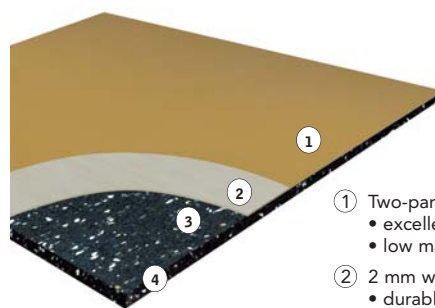

ElastiPlus®

The ultimate in versatility, this polyurethane and rubber sandwich system is as good a fit for budget as it is for performance. Custom designed to meet the toughest requirements; Elastiplus is available in eight color options, as well as various textures and thicknesses.

SPECS	
MANUFACTURING	ISO9001:2000 CERTIFIED
SYSTEM TYPE	Sandwich System
NIKE GRIND	ONLY Sport Court offers flooring systems with Nike Grind Components 
WEAR LAYER	2.0 mm ±
SHOCK LAYER	4 mm, 6 mm, 7 mm, 9 mm or 14 mm *DIN certified version available *Spike resistant SR available *Roller Blade HT available
SEAMS	Finished product is totally seamless
LOAD MANAGEMENT	Superior. Recycled rubber and Nike Grind components are virtually compression resistant
ELONGATION AT BREAK	150% to 300%++
SURFACE HARDNESS (ASTM D-2240)	80 Shore A ±
FORCE REDUCTION (DIN 18032)	15% to 53%++
BALL REBOUND	98% ±
INSTALLATION OPTIONS	1. Basemat density options 2. Multitude of options in mixing colors 3. Line markings are same material as finish, so compatibility is not an issue 4. System can be designed to meet any physical characteristics required

ElastiPlus® Sports Surface

- ① Two-part polyurethane top coat:
 - excellent abrasion resistance
 - low maintenance coating
- ② 2 mm wear layer:
 - durable two-component polyurethane
 - two-stage, dual durometer system for harder wear layer distributing point load over cushion
 - Spike resistant available in 4 mm
- ③ Two polyurethane seal coats
- ④ Rubber basemat:
 - consistent system thickness for controlled performance
 - excellent force reduction
 - comes in various thicknesses and densities

3009 Canyon Red

1001 Desert Sand

7030 Arrowhead Gray

5010 Mesa Blue

5024 Aspen Sky

NOTE: Color samples are reproduced as closely as possible. They may not represent an exact color match to the ElastiPlus surface.